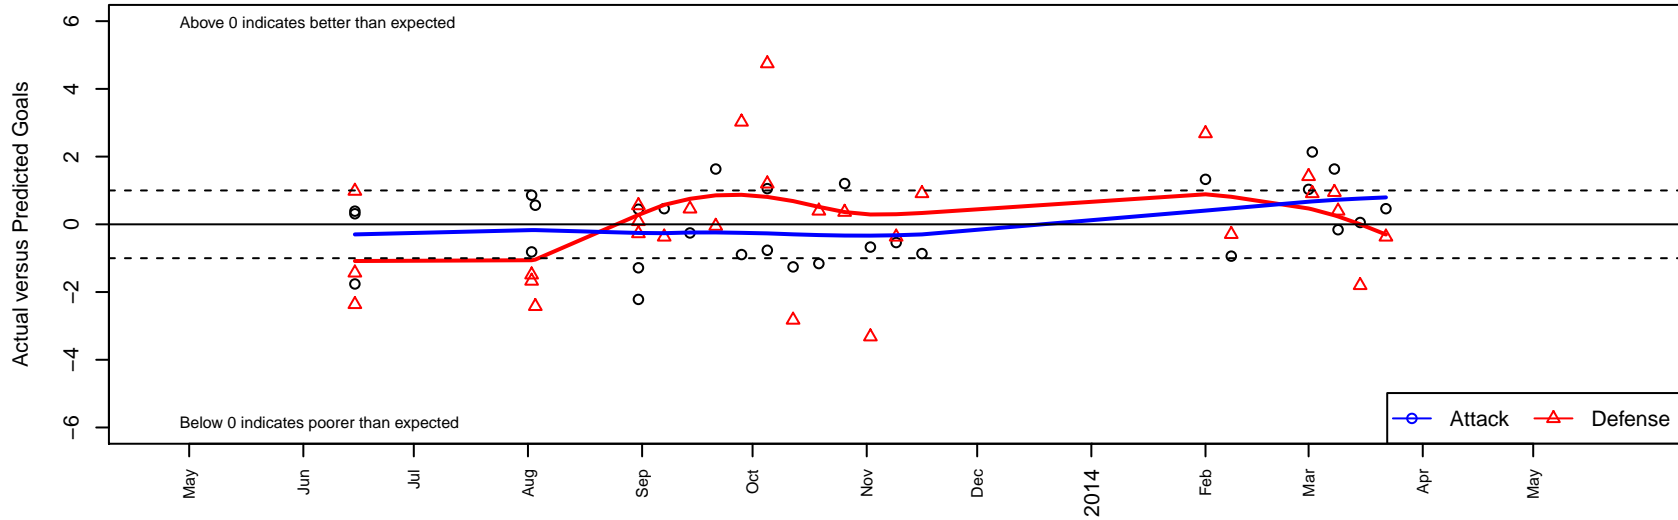

NW United Warman G01
Dots are actual minus expected GF (blue circles) and GA (red triangles).
Blue line is smoothed change in attack strength. Red is smoothed change in defense strength.